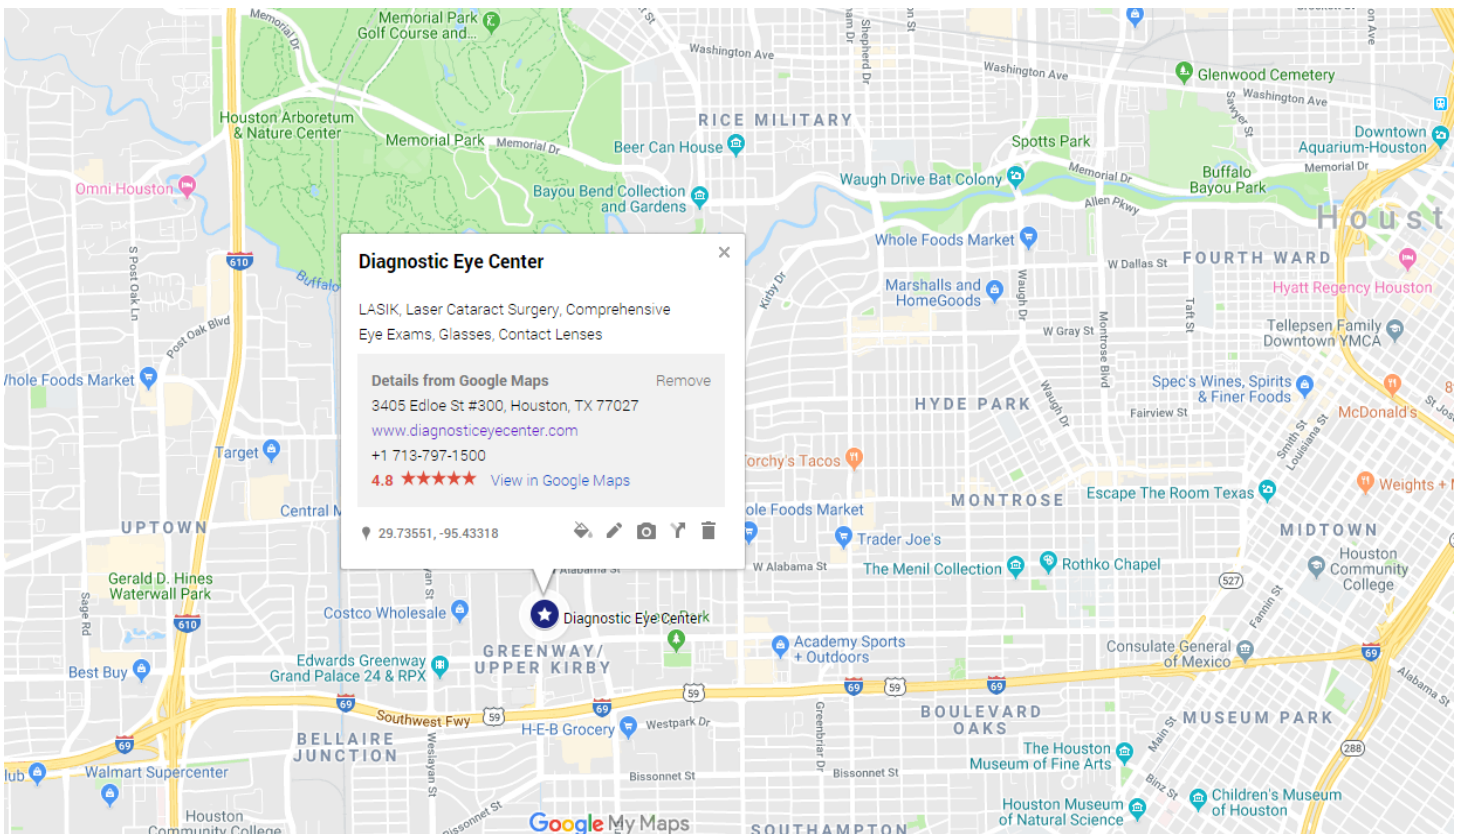

3405 Edloe Street | Suite 300 | Houston, TX 77027

We are located between Alabama and Richmond, near Greenway Plaza and Lakewood Church. We offer convenient free parking on the 1st floor. You will find our clinic on the 3rd floor. We look forward to your visit!